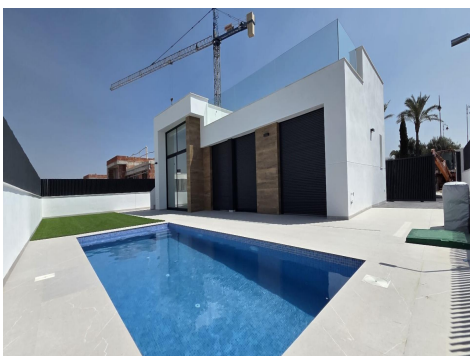

UK +44 333 022 0135

Email: [info@1casa.com](mailto:info@1casa.com)

Web: [www.1casa.com](http://www.1casa.com)

NEW BUILD VILLAS IN CONDADO DE ALHAMA GOLF COURSE&#13;&#13;New build residential complex of villas in Condado de Alhama Golf Resort.&#13;&#13;Villas with 3 bedrooms, 2 bathrooms, open plan kitchen with living room, fitted wardrobes, terrace, private solarium and parking space in the garden.&#13;&#13;All villas include private swimming pool of 21 m2.&#13;&#13;INCLUDED in the price:&#13;- ALLOCATED PARKING SPACE in the private garden. &#13;- SOLARIUM with outside staircase.&#13;- BATHROOMS: the shower screens, vanities, mirrors and the LED lighting embedded in the false ceiling.&#13;- KITCHEN: the extractor fan, the LED lighting embedded in the ceiling.&#13;- AIR CONDITIONING pre-installed. &#13;- BUILT-IN CABINETS are lined.&#13;- ELECTRIC BLINDS.&#13;- AEROTHERMIA system.&#13;- WATER SOFTENER installation. &#13;- CHARGING POINT for ELECTRIC & HYBRID VEHICLE installation.&#13;- PRIVATE SWIMMING POOL.&#13;&#13;Located into the private enclosed golf resort of Condado de Alhama, between Alhama de Murcia and Mazarrón.&#13;&#13;Condado de Alhama Golf Resort is a fantastic Golf Resort with many facilities and services . A shopping centre, a sports centre, a variety of bars and restaurants, supermarkets and over 25 communal swimming pools and gardens.&#13;&#13;Condado de Alhama Golf Resort has its own Jack Nicklaus designed golf course and is only 15 minutes from the beautiful beaches of Bolnuevo and Mazarron.&#13;Mazarron has over 35 km of coastline, much of which is unspoilt coastline. Numerous beaches in the Bay of Mazarron have been awarded the Blue Flag for their quality.&#13;&#13;Condado de Alhama Golf Resort is only 20 minutes from the new Corvera International Airport.&#13;