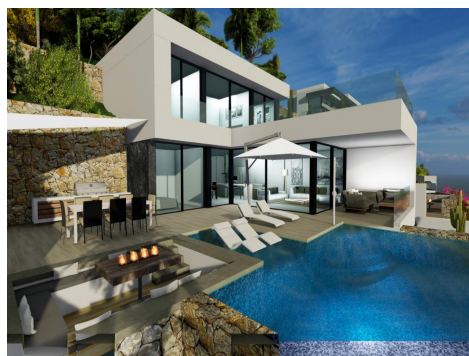

Ref: RSP-N5667

Price: 1,550,000€

-  **Villa**
-  **Calpe**
-  **4**
-  **5**
-  **427m<sup>2</sup> Build Size**
-  **637m<sup>2</sup> Plot Size**
-  **Pool: Yes**

EXCLUSIVE VILLA WITH SPECTACULAR VIEWS&#13;&#13; New construction villa in Calpe with excellent views of the Sea, Peñón, and the bay of Calpe.&#13;&#13; High tech villa with excellent high standing construction materials.&#13;&#13; The House is built on 3 levels, connected by an interior elevator.&#13;&#13; The house has home automation, BBQ area, Chillout area, underfloor heating, Design garden, infinity pool.&#13;&#13; Located in the Maryvilla de Calpe urbanization, a short distance from the beach and all the necessary services.&#13;

UK +44 333 022 0135

Email: [info@1casa.com](mailto:info@1casa.com)

Web: [www.1casa.com](http://www.1casa.com)

EXCLUSIVE VILLA WITH SPECTACULAR VIEWS&#13;&#13; New construction villa in Calpe with excellent views of the Sea, Peñón, and the bay of Calpe.&#13;&#13; High tech villa with excellent high standing construction materials.&#13;&#13; The House is built on 3 levels, connected by an interior elevator.&#13;&#13; The house has home automation, BBQ area, Chillout area, underfloor heating, Design garden, infinity pool.&#13;&#13; Located in the Maryvilla de Calpe urbanization, a short distance from the beach and all the necessary services.&#13;