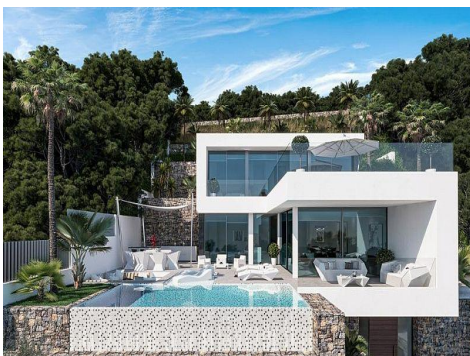

Ref: RSP-N5667

Price: 1,550,000€

-  **Villa**
-  **Calpe**
-  **4**
-  **5**
-  **427m<sup>2</sup> Build Size**
-  **637m<sup>2</sup> Plot Size**
-  **Pool: Yes**

EXCLUSIVE VILLA WITH SPECTACULAR VIEWS&#13;&#13; New construction villa in Calpe with excellent views of the Sea, Peñón, and the bay of Calpe.&#13;&#13; High tech villa with excellent high standing construction materials.&#13;&#13; The House is built on 3 levels, connected by an interior elevator.&#13;&#13; The house has home automation, BBQ area, Chillout area, underfloor heating, Design garden, infinity pool.&#13;&#13; Located in the Maryvilla de Calpe urbanization, a short distance from the beach and all the necessary services.&#13;

UK +44 333 022 0135

Email: [info@1casa.com](mailto:info@1casa.com)

Web: [www.1casa.com](http://www.1casa.com)

EXCLUSIVE VILLA WITH SPECTACULAR VIEWS&#13;&#13; New construction villa in Calpe with excellent views of the Sea, Peñón, and the bay of Calpe.&#13;&#13; High tech villa with excellent high standing construction materials.&#13;&#13; The House is built on 3 levels, connected by an interior elevator.&#13;&#13; The house has home automation, BBQ area, Chillout area, underfloor heating, Design garden, infinity pool.&#13;&#13; Located in the Maryvilla de Calpe urbanization, a short distance from the beach and all the necessary services.&#13;