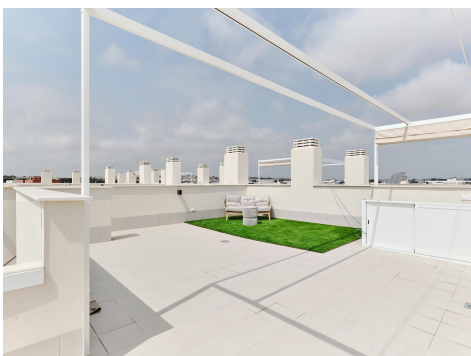

Ref: RSP-N6057

Price: 380,000€

-  **Bungalow**
-  **Torrevieja**
-  **2**
-  **2**
-  **106m<sup>2</sup> Build Size**
-  **Pool: Yes**

**DESIGN BUNGALOW BY THE SEA**; Residential in a newly developed area just 250m from the sea. Excellent location very close to the urban center of Torrevieja and surrounded by services, shops and restaurants. The Torrevieja General Hospital and the marina are also nearby. Excellent residential with a beautiful garden, swimming pool and fitness area. Enjoy this complete, modern, and charming bungalow with a minimalist design.

UK +44 333 022 0135

Email: [info@1casa.com](mailto:info@1casa.com)

Web: [www.1casa.com](http://www.1casa.com)

DESIGN BUNGALOW BY THE SEA&#13;&#13; Residential in a newly developed area just 250m from the sea. Excellent location very close to the urban center of Torrevieja and surrounded by services, shops and restaurants. The Torrevieja General Hospital and the marina are also nearby.&#13;&#13; Excellent residential with a beautiful garden, swimming pool and fitness area. Enjoy this complete, modern, and charming bungalow with a minimalist design.&#13;