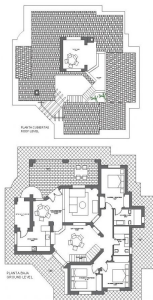

Ref: RSP-N6958

Price: 339,000€

- **Villa**
- **Fuente Alamo**
- **3**
- **2**
- **205m² Build Size**
- **843m² Plot Size**

KEY READY VILLA IN FUENTE ALAMO, MURCIAResidential of townhouses, independent and semi-detached villas in Fuente Álamo, Murcia.There are seven different models of houses to choose from, designed to suit everyone's taste. Rustic designs combined with top quality materials and a focus on comfortable living space there is something for everyone.The residents of this private community of beautiful, spacious homes will also be able to enjoy their own communal gardens and swimming pools.This unusual design villa has 3 bedrooms and 2 bathroom, independent ... (Ask for More Details!)

PLANO LOCALIZACION