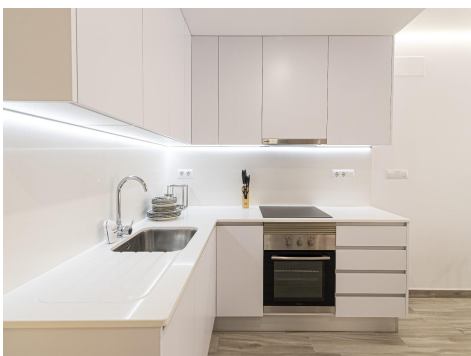

Ref: RSP-N6155

Price: 270,631€

-  **Town House**
-  **La Manga Del Mar Menor**
-  **3**
-  **2**
-  **109m² Build Size**
-  **26m² Plot Size**
-  **Pool: Yes**

BEAUTIFUL TOWNHOUSES IN LA MANGA  This residential is located at km 14 of La Manga on a unique plot, on the first line of the Estacio canal and just 50 meters from the  Mediterranean Sea. Unbeatable for its situation, just 800 meters from the port of Tomás Maestre, where we will find a select leisure area with bars, cafes, restaurants, shops, supermarkets, pharmacies, banks, etc. This project have 28 magnificent duplexes with 2 and 3 bedrooms. In Residencial the homes have been designed, to take advantage of every corner of the house, as well  as the care in choosing the ma...(Ask for More Details!)