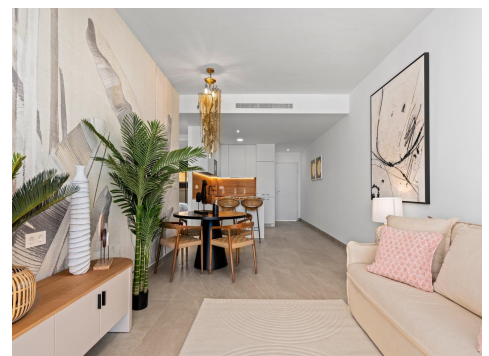

Ref: RSP-N8204

Price: 339,000€

-  **Apartment**
-  **Benijofar**
-  **4**
-  **2**
-  **89m<sup>2</sup> Build Size**
-  **Pool: Yes**

**NEW BUILD BUILD RESIDENTIAL COMPLEX IN BENIJOFAR**  
New Build residential complex in the quiet area of Benijofar. Residential made up of 35 apartments and penthouses with 2, 3 and 4 bedrooms and 2 bathrooms, open plan kitchen with the lounge area, fitted wardrobes, terraces. The penthouses also have a large private solarium where you can enjoy the beautiful summer sunsets. New Build residential complex has a large green area with a swimming pool. An options underground parking space and storage at an extra cost. Benijofar it is a lovely village wit... (Ask for More Details!)

UK +44 333 022 0135

Email: [info@1casa.com](mailto:info@1casa.com)

Web: [www.1casa.com](http://www.1casa.com)

NEW BUILD BUILD RESIDENTIAL COMPLEX IN BENIJOFAR  
New Build residential complex in the quiet area of Benijofar. Residential made up of 35 apartments and penthouses with 2, 3 and 4 bedrooms and 2 bathrooms, open plan kitchen with the lounge area, fitted wardrobes, terraces. The penthouses also have a large private solarium where you can enjoy the beautiful summer sunsets. New Build residential complex has a large green area with a swimming pool. An options underground parking space and storage at an extra cost. Benijofar it is a lovely village with a charming church and all services such as supermarkets, pharmacies, banks, restaurants and natural park located very close to the villas. There are several golf courses close by as well as water parks in nearby Rojales and Torrevieja. The best beaches of Guardamar are only 10 minutes away by car with more than 11 km of white sand dunes and crystal clear waters. Benijofar located a few minutes from the N-332 and AP-7. Just 30 minutes from Alicante airport, 10 minutes from the beaches of Guardamar and Torrevieja.