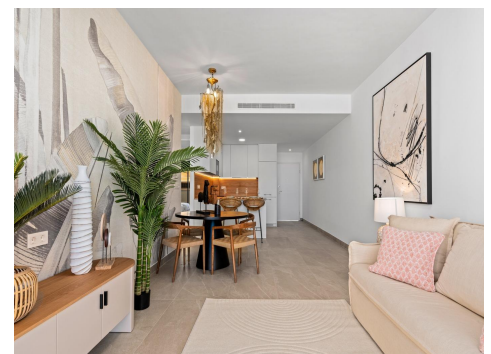

Ref: RSP-N8203

Price: 339,000€

-  **Apartment**
-  **Benijofar**
-  **3**
-  **2**
-  **84m<sup>2</sup> Build Size**
-  **Pool: Yes**

**NEW BUILD BUILD RESIDENTIAL COMPLEX IN BENIJOFAR**  
New Build residential complex in the quiet area of Benijofar. Residential made up of 35 apartments and penthouses with 2, 3 and 4 bedrooms and 2 bathrooms, open plan kitchen with the lounge area, fitted wardrobes, terraces. The penthouses also have a large private solarium where you can enjoy the beautiful summer sunsets. New Build residential complex has a large green area with a swimming pool. An options underground parking space and storage at an extra cost. Benijofar it is a lovely village wit...(Ask for More Details!)

UK +44 333 022 0135

Email: [info@1casa.com](mailto:info@1casa.com)

Web: [www.1casa.com](http://www.1casa.com)

NEW BUILD BUILD RESIDENTIAL COMPLEX IN BENIJOFAR  
New Build residential complex in the quiet area of Benijofar. Residential made up of 35 apartments and penthouses with 2, 3 and 4 bedrooms and 2 bathrooms, open plan kitchen with the lounge area, fitted wardrobes, terraces. The penthouses also have a large private solarium where you can enjoy the beautiful summer sunsets. New Build residential complex has a large green area with a swimming pool. An options underground parking space and storage at an extra cost. Benijofar it is a lovely village with a charming church and all services such as supermarkets, pharmacies, banks, restaurants and natural park located very close to the villas. There are several golf courses close by as well as water parks in nearby Rojales and Torreveja. The best beaches of Guardamar are only 10 minutes away by car with more than 11 km of white sand dunes and crystal clear waters. Benijofar located a few minutes from the N-332 and AP-7. Just 30 minutes from Alicante airport, 10 minutes from the beaches of Guardamar and Torreveja.