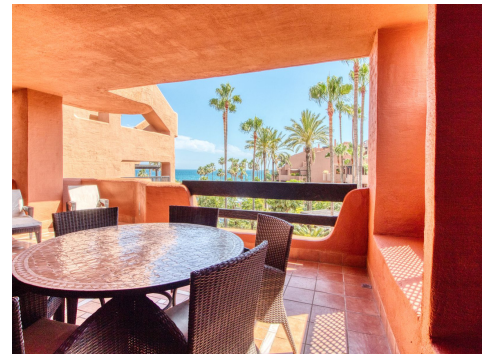

Ref: R5382508

Price: 845,000€

 **Apartment - Middle Floor**

 **Estepona**

 **2**

 **2**

 **161m<sup>2</sup> Build Size**

 **Pool: Yes**