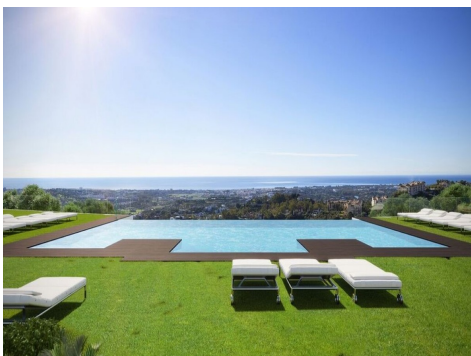

Ref: ES119691

Price: 1,250,000€

-  **Apartment**
-  **Benahavis**
-  **3**
-  **3**
-  **151m² Build Size**
-  **40m² Plot Size**
-  **Pool: Yes**

UK +44 333 022 0135

Email: info@myinmo.com

Web: www.1casa.com