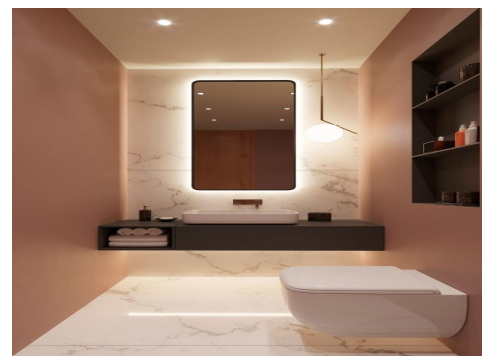

Ref: ES119691

Price: 1,250,000€

-  **Apartment**
-  **Benahavis**
-  **3**
-  **3**
-  **151m² Build Size**
-  **40m² Plot Size**
-  **Pool: Yes**

UK +44 333 022 0135

Email: info@myinmo.com

Web: www.1casa.com