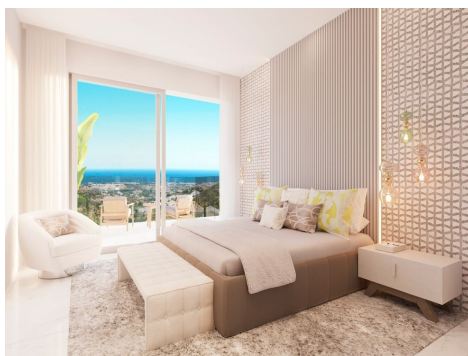

Ref: ES119691

Price: 1,250,000€

-  **Apartment**
-  **Benahavis**
-  **3**
-  **3**
-  **151m² Build Size**
-  **40m² Plot Size**
-  **Pool: Yes**

UK +44 333 022 0135

Email: info@myinmo.com

Web: www.1casa.com