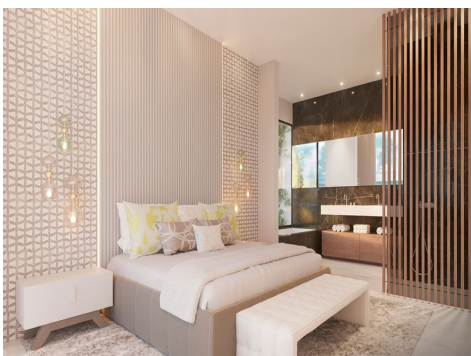

Ref: ES119691

Price: 1,250,000€

-  **Apartment**
-  **Benahavis**
-  **3**
-  **3**
-  **151m² Build Size**
-  **40m² Plot Size**
-  **Pool: Yes**

UK +44 333 022 0135

Email: info@myinmo.com

Web: www.1casa.com