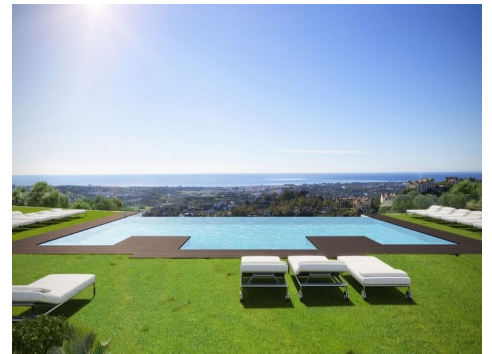

Ref: ES119690

Price: 890,000€

-  **Apartment**
-  **Benahavis**
-  **3**
-  **3**
-  **151m² Build Size**
-  **40m² Plot Size**
-  **Pool: Yes**

UK +44 333 022 0135

Email: info@myinmo.com

Web: www.1casa.com