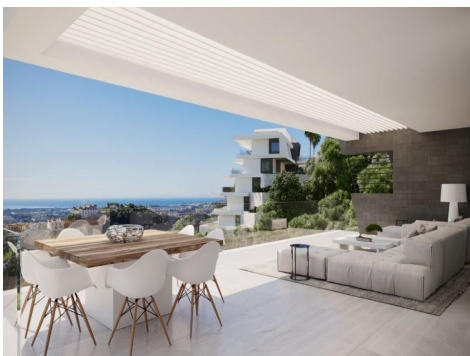

Ref: ES119690

Price: 890,000€

-  **Apartment**
-  **Benahavis**
-  **3**
-  **3**
-  **151m² Build Size**
-  **40m² Plot Size**
-  **Pool: Yes**

UK +44 333 022 0135

Email: info@myinmo.com

Web: www.1casa.com