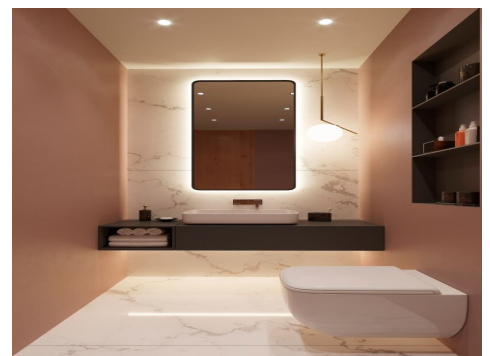

Ref: ES119690

Price: 890,000€

-  **Apartment**
-  **Benahavis**
-  **3**
-  **3**
-  **151m² Build Size**
-  **40m² Plot Size**
-  **Pool: Yes**

UK +44 333 022 0135

Email: info@myinmo.com

Web: www.1casa.com