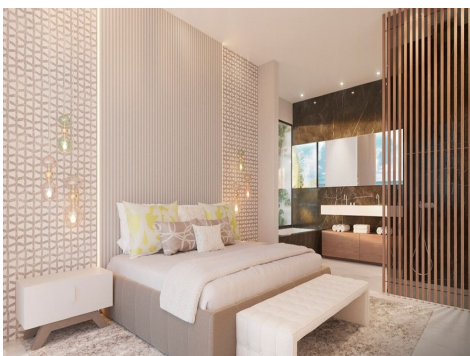

Ref: ES119690

Price: 890,000€

-  **Apartment**
-  **Benahavis**
-  **3**
-  **3**
-  **151m² Build Size**
-  **40m² Plot Size**
-  **Pool: Yes**

UK +44 333 022 0135

Email: info@myinmo.com

Web: www.1casa.com