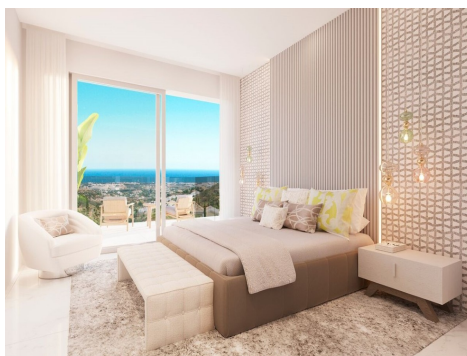

Ref: ES119690

Price: 890,000€

-  **Apartment**
-  **Benahavis**
-  **3**
-  **3**
-  **151m² Build Size**
-  **40m² Plot Size**
-  **Pool: Yes**

UK +44 333 022 0135

Email: info@myinmo.com

Web: www.1casa.com